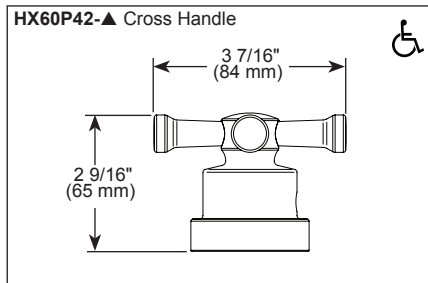

BRIZO®

PRESSURE BALANCE SHOWER TRIM

- Atavis® Collection
- Valve Only (T60P042-LHP)
- Shower Only (T60P242-LHP)

FEATURES:

- Pressure balanced bath mixing valve
- H₂Okinetic® Technology

STANDARD SPECIFICATIONS:

- Multi-function shower head - max flow rate 1.75 gpm @ 80 psi, 6.6 L/min @ 550 kPa
- Maintains a balanced pressure of hot and cold water even when a valve is turned on or off elsewhere in the system
- For use with MultiChoice® Universal rough valve body (R60000 Series)
- Back-to-back installation capability
- Handle controls on/off and temperature
- Red/Blue temperature indicator markings
- Field adjustable to limit handle rotation into hot water zone
- 120° maximum handle rotation
- All parts replaceable from the front of the valve
- Shower head 4 spray settings - Invigorating H₂Okinetic® Spray, Full-body H₂Okinetic® Spray, Massage Spray & Pause. Pause is a non-positive shutoff.
- Adjusts for up to 1" wall thickness. Optional extension kit (RP81665) extends rough installation up to 1 3/4"
- Available collection matching shower arm RP100762▲