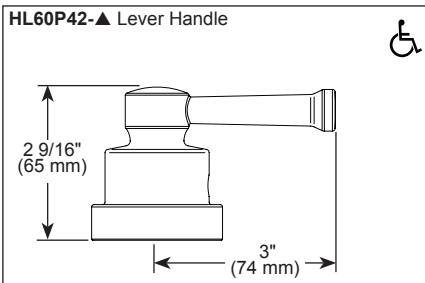

BRIZO®

PRESSURE BALANCE SHOWER TRIM

- Atavis® Collection
- Valve Only (T60P042-LHP)
- Shower Only (T60P242-LHP)

FEATURES:

- Pressure balanced bath mixing valve
- H₂Okinetic® Technology

STANDARD SPECIFICATIONS:

- Multi-function shower head - max flow rate 1.75 gpm @ 80 psi, 6.6 L/min @ 550 kPa
- Maintains a balanced pressure of hot and cold water even when a valve is turned on or off elsewhere in the system
- For use with MultiChoice® Universal rough valve body (R60000 Series)
- Back-to-back installation capability
- Handle controls on/off and temperature
- Red/Blue temperature indicator markings
- Field adjustable to limit handle rotation into hot water zone
- 120° maximum handle rotation
- All parts replaceable from the front of the valve
- Shower head 4 spray settings - Invigorating H₂Okinetic® Spray, Full-body H₂Okinetic® Spray, Massage Spray & Pause. Pause is a non-positive shutoff.
- Adjusts for up to 1" wall thickness. Optional extension kit (RP81665) extends rough installation up to 1 3/4"
- Available collection matching shower arm RP100762▲