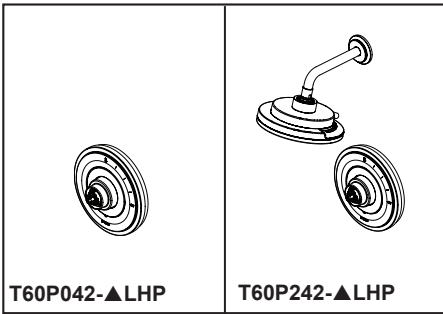

BRIZO®

PRESSURE BALANCE SHOWER TRIM

- Atavis® Collection
- Valve Only (T60P042-LHP)
- Shower Only (T60P242-LHP)

FEATURES:

- Pressure balanced bath mixing valve
- H₂Okinetic® Technology

STANDARD SPECIFICATIONS:

- Multi-function shower head - max flow rate 1.75 gpm @ 80 psi, 6.6 L/min @ 550 kPa
- Maintains a balanced pressure of hot and cold water even when a valve is turned on or off elsewhere in the system
- For use with MultiChoice® Universal rough valve body (R60000 Series)
- Back-to-back installation capability
- Handle controls on/off and temperature
- Red/Blue temperature indicator markings
- Field adjustable to limit handle rotation into hot water zone
- 120° maximum handle rotation
- All parts replaceable from the front of the valve
- Shower head 4 spray settings - Invigorating H₂Okinetic® Spray, Full-body H₂Okinetic® Spray, Massage Spray & Pause. Pause is a non-positive shutoff.
- Adjusts for up to 1" wall thickness. Optional extension kit (RP81665) extends rough installation up to 1 3/4"
- Available collection matching shower arm RP100762▲