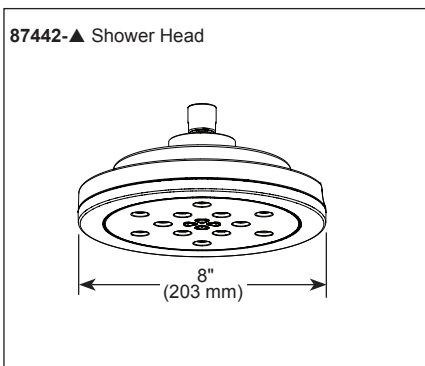

BRIZO®

PRESSURE BALANCE SHOWER TRIM

- Atavis® Collection
- Valve Only (T60P042-LHP)
- Shower Only (T60P242-LHP)

FEATURES:

- Pressure balanced bath mixing valve
- H₂Okinetic® Technology

STANDARD SPECIFICATIONS:

- Multi-function shower head - max flow rate 1.75 gpm @ 80 psi, 6.6 L/min @ 550 kPa
- Maintains a balanced pressure of hot and cold water even when a valve is turned on or off elsewhere in the system
- For use with MultiChoice® Universal rough valve body (R60000 Series)
- Back-to-back installation capability
- Handle controls on/off and temperature
- Red/Blue temperature indicator markings
- Field adjustable to limit handle rotation into hot water zone
- 120° maximum handle rotation
- All parts replaceable from the front of the valve
- Shower head 4 spray settings - Invigorating H₂Okinetic® Spray, Full-body H₂Okinetic® Spray, Massage Spray & Pause. Pause is a non-positive shutoff.
- Adjusts for up to 1" wall thickness. Optional extension kit (RP81665) extends rough installation up to 1 3/4"
- Available collection matching shower arm RP100762▲