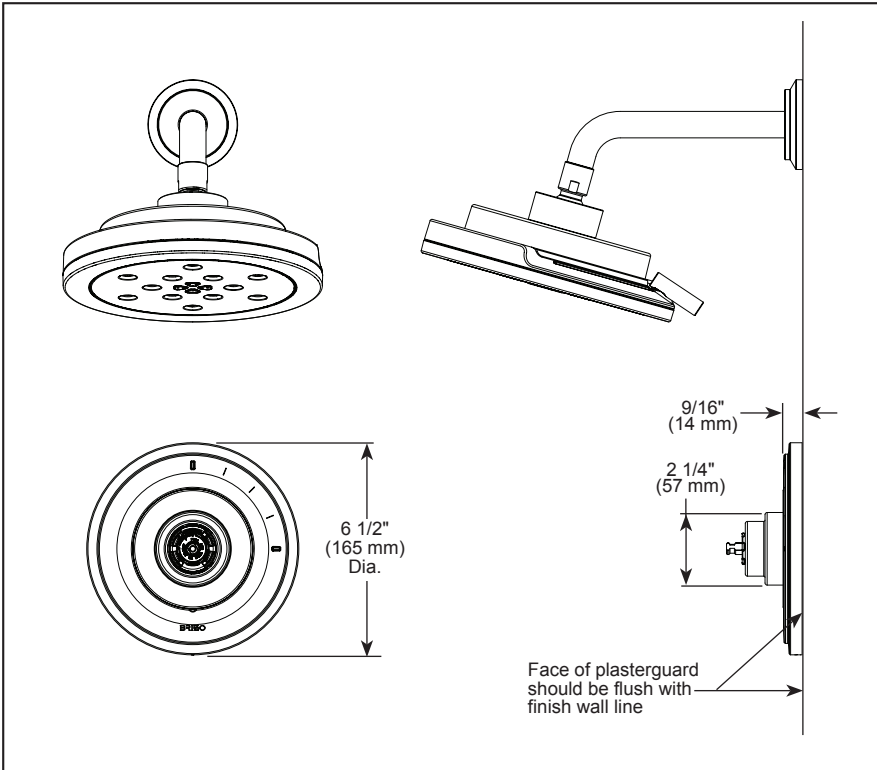

BRIZO®

PRESSURE BALANCE SHOWER TRIM

- Atavis® Collection
- Valve Only (T60P042-LHP)
- Shower Only (T60P242-LHP)

FEATURES:

- Pressure balanced bath mixing valve
- H₂Okinetic® Technology

STANDARD SPECIFICATIONS:

- Multi-function shower head - max flow rate 1.75 gpm @ 80 psi, 6.6 L/min @ 550 kPa
- Maintains a balanced pressure of hot and cold water even when a valve is turned on or off elsewhere in the system
- For use with MultiChoice® Universal rough valve body (R60000 Series)
- Back-to-back installation capability
- Handle controls on/off and temperature
- Red/Blue temperature indicator markings
- Field adjustable to limit handle rotation into hot water zone
- 120° maximum handle rotation
- All parts replaceable from the front of the valve
- Shower head 4 spray settings - Invigorating H₂Okinetic® Spray, Full-body H₂Okinetic® Spray, Massage Spray & Pause. Pause is a non-positive shutoff.
- Adjusts for up to 1" wall thickness. Optional extension kit (RP81665) extends rough installation up to 1 3/4"
- Available collection matching shower arm RP100762▲